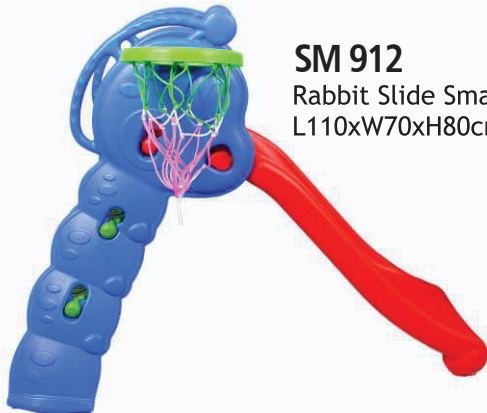

**SM 379**

Turtle Sandpit  
L42"xW42"xH12"

**SM 380**

Frog Sandpit  
L41"xW43.5"xH14"

**SM 901**

Chocolate Playhouse  
L50"xW53"xH56"

**SM 911**

Junior Slide  
L110xW50xH70cm

**SM 101**

PLAY STATION JUMBO  
L120"xW73"xH70"

**SM 912**

Rabbit Slide Small  
L110xW70xH80cm

**SM 912A**

Rabbit Slide Big  
L176xW74xH84cm

**SM 990** Slide  
L64"xW29"xH38"

**SM 972** Slide  
L66"xW34"xH45"